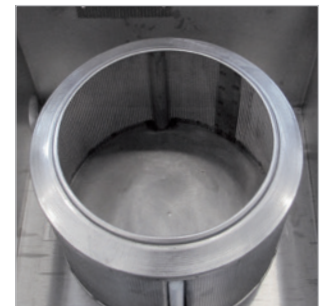

# CENTRIFUGE MOD. 270-15

CENTRIFUGA

IT EN DE FR

**SPECIAL VERSION**

Cestello in acciaio inox. / Stainless steel basket. / Korb aus rostfreiem Stahl. / Panier en acier inox.

## TECHNICAL DETAILS

<b>MODEL</b>	<b>270-15</b>
<b>A mm</b>	270
<b>B mm</b>	200
<b>C mm</b>	740
<b>D mm</b>	820
<b>E mm</b>	400
<b>F mm</b>	620
<b>CAPACITY</b>	10 kg
<b>RESISTANCE NO.</b>	1
<b>RESISTANCE</b>	1000 W
<b>R.P.M.</b>	700
<b>MOTOR</b>	0.37 kW
<b>WEIGHT</b>	80 kg

### Optional:

- ▶ Variatore di velocità elettronico
- ▶ Resistenza da 3000 W
- ▶ Ventilatore sul coperchio
- ▶ Sacco in tessuto per materiale delicato

 Centrifuge built entirely in stainless steel with self-balancing removable basket. Suitable for drying jewellery, costume jewellery and eyewear. The machine is equipped with cycle timer and thermostat to adjust the internal temperature.